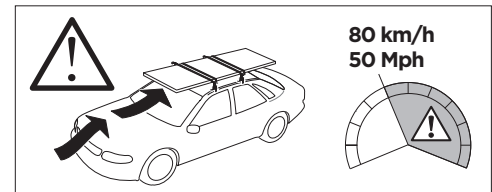

ISO 11154-E

This kit is only for vehicles with flush railing.

*North America

1

Evo

Edge

2

3