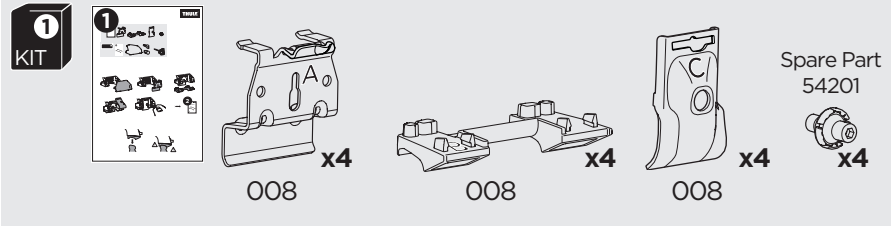

1

Kit 186007

BMW iX1, 5-dr SUV, 23-
BMW iX2, 5-dr SUV, 24-
BMW iX3, 5-dr SUV, 21-
BMW X1, 5-dr SUV, 16-22, 23-
BMW X2, 5-dr SUV, 18-23, 24-
BMW X3, 5-dr SUV, 10-17, 18-/ *11-17, 18-
BMW X4, 5-dr SUV, 15-18, 19-

BMW X5, 5-dr SUV, 14-18, 19-
BMW X6, 5-dr SUV, 15-19, 20-
BMW X7, 5-dr SUV, 19-
BMW 2-Series Active Tourer, 5-dr MPV, 14-
BMW 2-Series Gran Tourer, 5-dr MPV, 15-
BMW 3-Series Touring, 5-dr Estate, 12-19, 20-

ISO 11154-E

This kit is only for vehicles with flush railing.

*North America

1

Evo

Edge

2

3